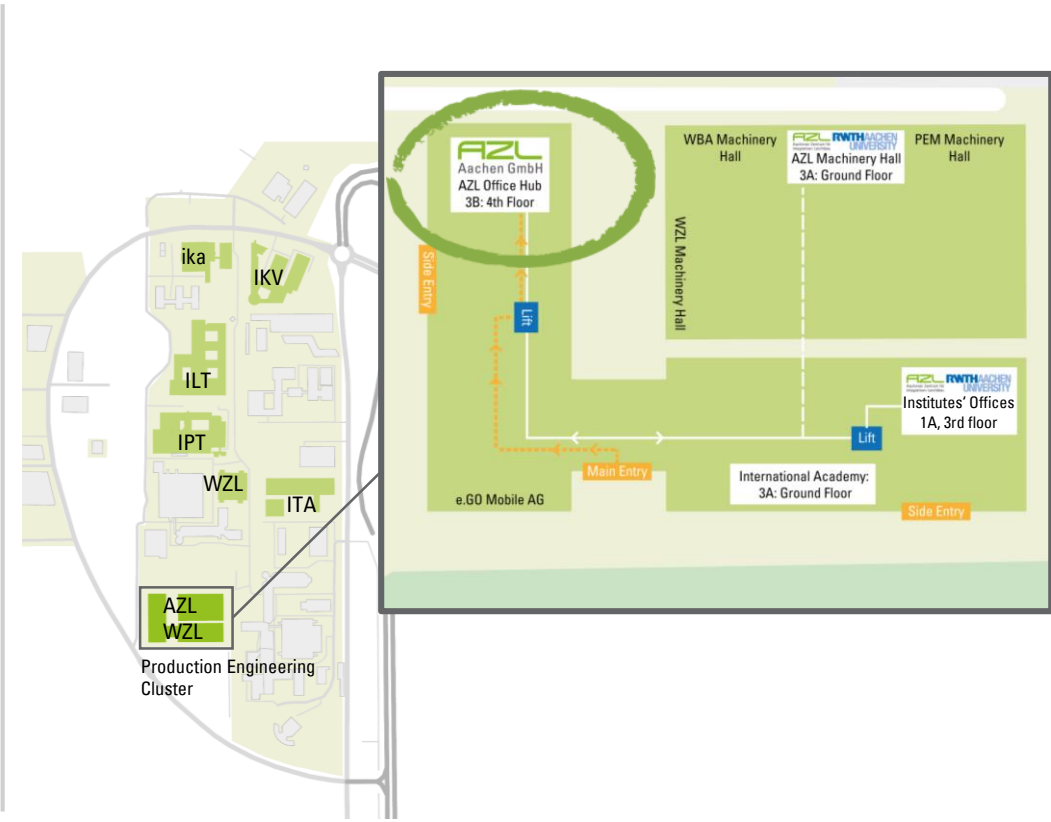

# Your way to the AZL Office Hub @ Production Engineering Cluster

Campus-Boulevard 30 | 52072 Aachen | Germany  
Building Part 3B | 4<sup>th</sup> Floor

Campus-Boulevard 30 | 52072 Aachen | Germany

- Take exit 2-Aachen-Laurensberg toward Ac.-Laurensberg/ Ac.-Richterich/ Ac.-Uniklinik/ TH/ Herzogenrath
- Turn right onto Kohlscheider Str. (signs for Aachen/Laurensberg)
- Take the exit toward RWTH-Hörn/ RWTH-Melaten
- At the roundabout, take the 1st exit onto Seffenter Weg and follow the road for 800m until Campus Boulevard 30

## How to reach and park near the Production Engineering Cluster

## How to reach the AZL Office Hub in Building Part 3B, 4<sup>th</sup> Floor

AZL Choice:  
City-centre, good connection to bus or taxi, parking spaces, only 10-minute drive to venue

**5** **Hotel Garni Baccara**  
Turmstraße 174, 52064 Aachen  
Phone: +49 241 8797960  
[www.hotel-baccara.de/](http://www.hotel-baccara.de/)