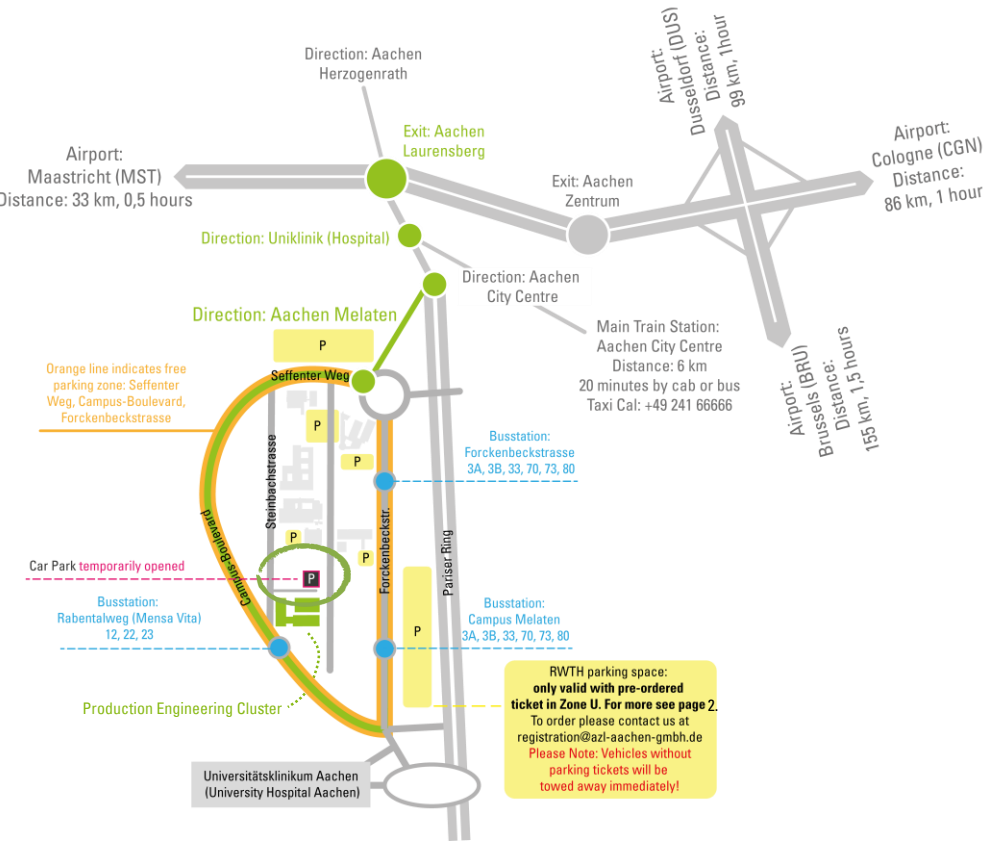

# Your way to the AZL Office Hub @ Production Engineering Cluster

Campus-Boulevard 30 | 52072 Aachen | Germany  
Building Part 3B | 4<sup>th</sup> Floor

Campus-Boulevard 30 | 52072 Aachen | Germany

- Take exit 2-Aachen-Laurensberg toward Ac.-Laurensberg/ Ac.-Richterich/ Ac.-Uniklinik/ TH/ Herzogenrath
- Turn right onto Kohlscheider Str. (signs for Aachen/Laurensberg)
- Take the exit toward RWTH-Hörn/ RWTH-Melaten
- At the roundabout, take the 1st exit onto Seffenter Weg and follow the road for 800m until Campus Boulevard 30

## How to reach and park near the Production Engineering Cluster

## How to reach the AZL Office Hub in Building Part 3B, 4<sup>th</sup> Floor

AZL Choice:  
City-centre, good connection to bus or taxi, parking spaces, only 10-minute drive to venue

**5** **Hotel Garni Baccara**  
Turmstraße 174, 52064 Aachen  
Phone: +49 241 8797960  
[www.hotel-baccara.de/](http://www.hotel-baccara.de/)