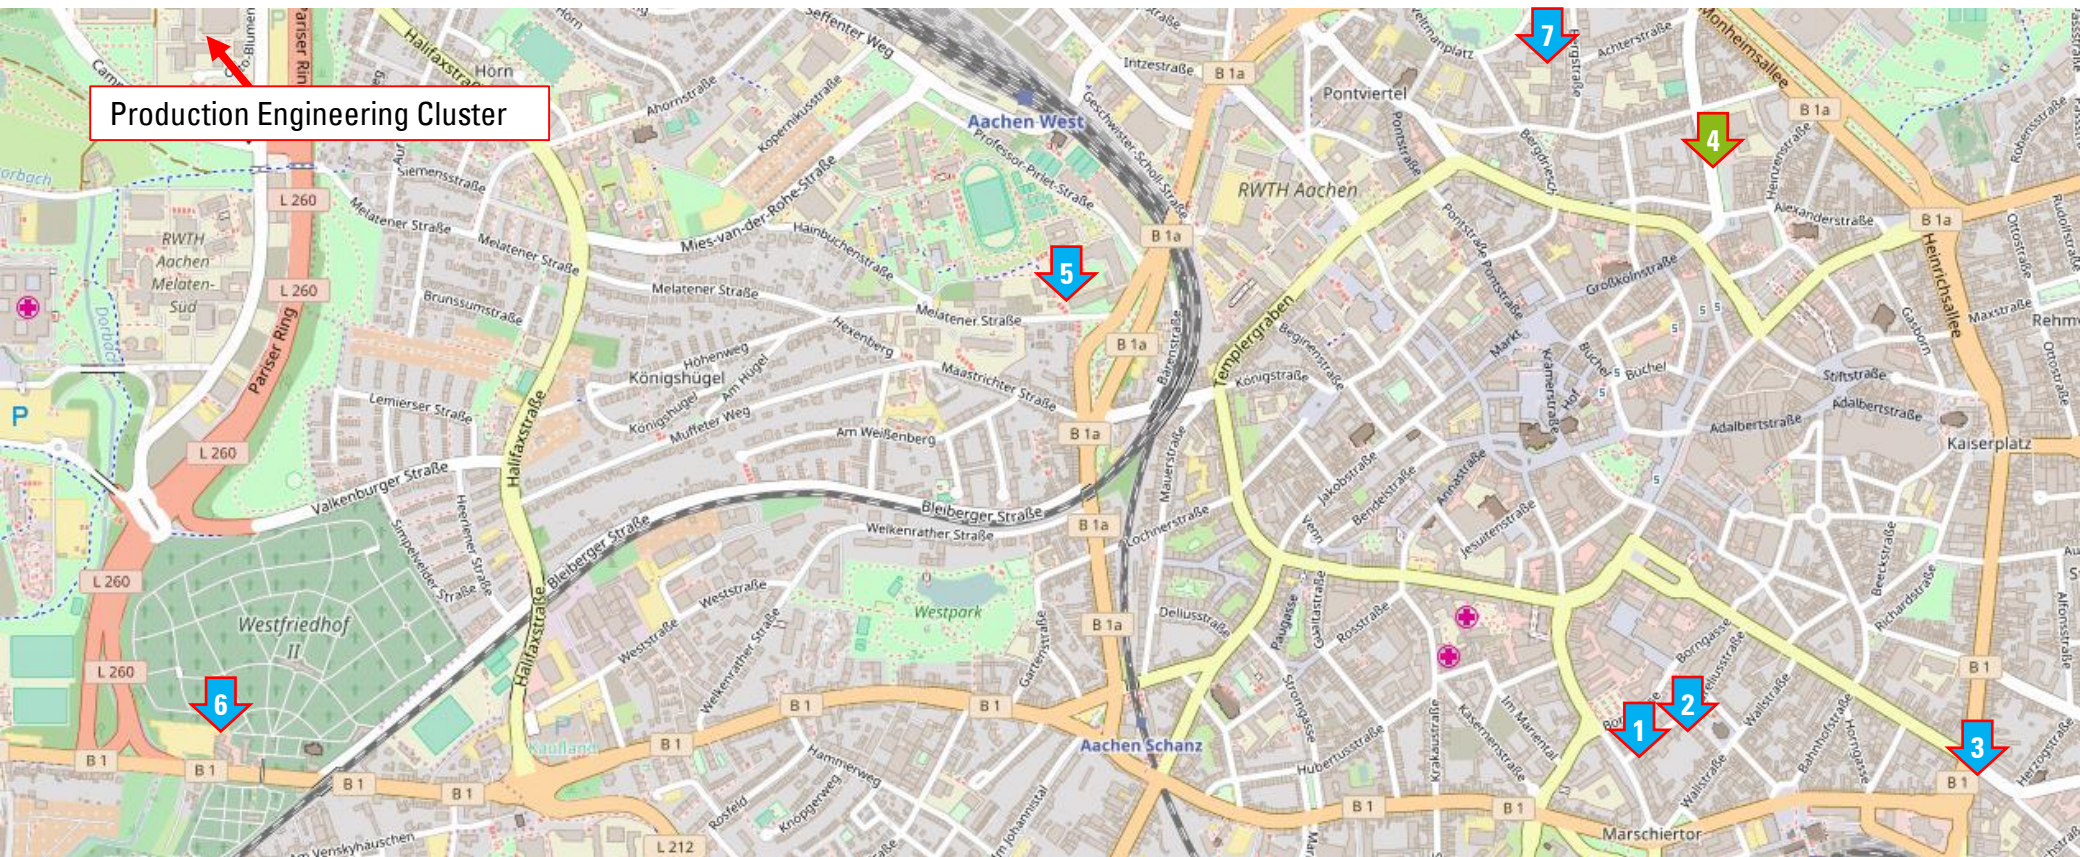

Hotel Options in Aachen

1 **ibis Aachen Marschiertor**
Friedland Straße 6-8, 52064 Aachen
Phone: +49 241 47880
www.ibis.com/

2 **Hotel am Marschiertor**
Wallstraße 1-7, 52064 Aachen
Phone: +49 241 31941
www.hotel-marschiertor-aachen.de

3 **ibis Aachen Hauptbahnhof**
Zollernstraße 2, 52070 Aachen
Phone: +49 241 51840
www.ibis.com/

4 **INNSIDE Aachen**
Sandkaulstraße 20, 52062 Aachen
Phone: 0241-510370
www.melia.com/

AZL Choice:
City-centre, good connection to bus or taxi, parking spaces, only 10-minute drive to venue

5 **Hotel Garni Baccara**
Turmstraße 174, 52064 Aachen
Phone: +49 241 8797960
www.hotel-baccara.de/

6 **Campus Boardinghouse**
Vaalscher Straße 51, 52074 Aachen
Phone: +49 241 88698963
www.campus-boardinghouse-aachen.de/

7 **Hampton by Hilton**
Merowingerstraße 2, 52070 Aachen
Phone: +49 241 9559300
<http://www.hiltonhotels.de/deutschland/hampton-by-hilton-aachen-tivoli/>